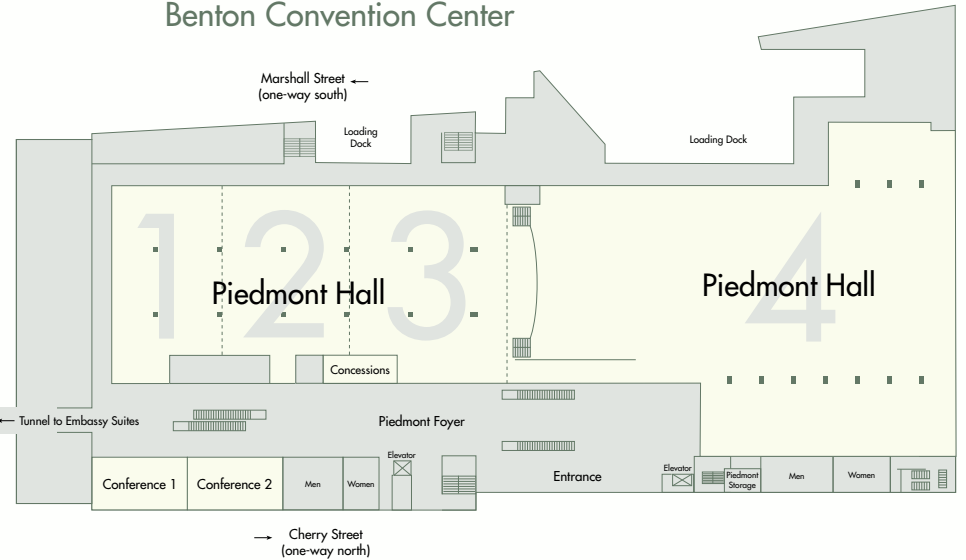

Embassy Suites

Benton Convention Center

Lobby Level

- Embassy Suites
- Front Desk
- The Grille Restaurant
- The Grille Lounge
- Business Center
- Glass Door Salon & Spa

Marriott

- Front Desk
- GRAZE Restaurant
- GRAZE Lounge
- Business Center

Lower Level (LL)

- Embassy Suites
- Meeting Rooms
- Tunnel to Benton Convention Center
- Grand Pavilion Ballroom
- Gaines Ballroom

Marriott

- Knollwood
- Meeting Rooms
- Health Club

Benton Convention Center

- Meeting Rooms
- Tunnel to Embassy Suites
- Piedmont Halls

Embassy Suites

Benton Convention Center

Second Level

Embassy Suites

Terrace Meeting Rooms
Health Club
Indoor Pool with Whirlpool
Skywalk to Marriott
Access to Parking Deck

Indoor Pool

Fourth Level (not shown)

Embassy Suites

Reception Deck

The M.C. Benton, Jr. Convention Center is accessible to the Embassy Suites, Marriott & Cherry/Trade Street Parking Deck via climate controlled walkways.