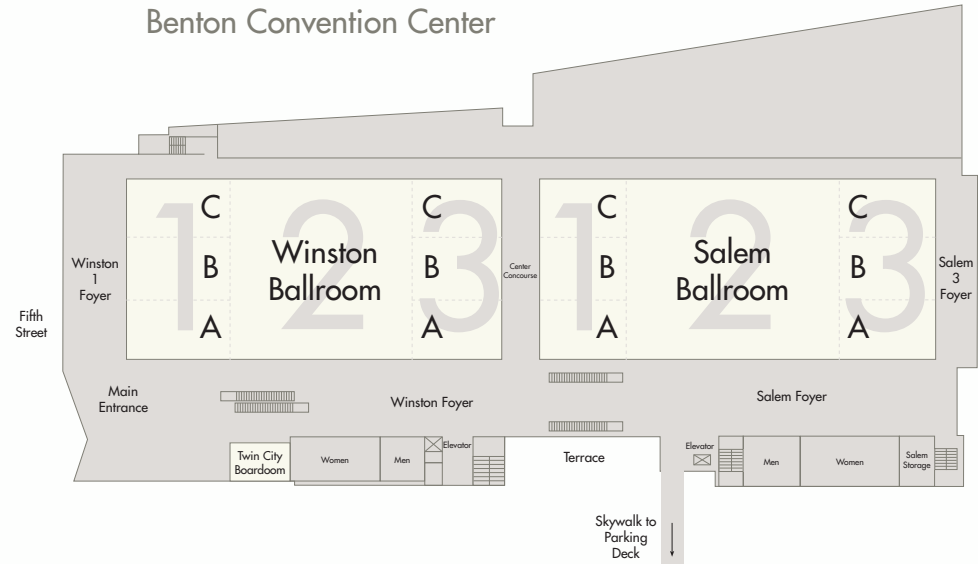

Lower Level (LL)

- Embassy Suites
- Meeting Rooms
- Tunnel to Benton Convention Center
- Grand Pavilion Ballroom
- Gaines Ballroom

Marriott

- Knollwood
- Meeting Rooms
- Health Club

Benton Convention Center

- Meeting Rooms
- Tunnel to Embassy Suites
- Piedmont Halls

Embassy Suites

Benton Convention Center

Second Level

Embassy Suites

- Terrace Meeting Rooms
- Health Club
- Indoor Pool with Whirlpool
- Skywalk to Marriott
- Access to Parking Deck

Marriott

- Meeting Rooms
- Hearn Ballroom
- Skywalk to Embassy Suites

Benton Convention Center

- Meeting Rooms
- Winston and Ballrooms
- Street Access to Embassy Suites
- Access to Parking Deck

Third Level (not shown)

Marriott

- Indoor Pool

Fourth Level (not shown)

Embassy Suites

- Reception Deck

The M.C. Benton, Jr. Convention Center is accessible to the Embassy Suites, Marriott & Cherry/Trade Street Parking Deck via climate controlled walkways.