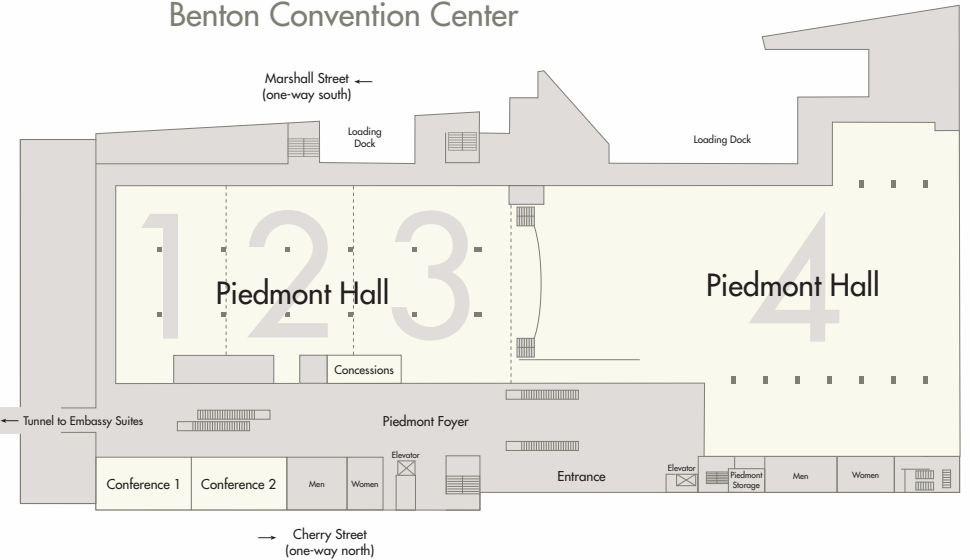

Embassy Suites

Benton Convention Center

Lobby Level

- Embassy Suites
- Front Desk
- The Grille Restaurant
- The Grille Lounge
- Business Center
- Glass Door Salon & Spa

Marriott

- Front Desk
- GRAZE Restaurant
- GRAZE Lounge
- Business Center

Lower Level (LL)

- Embassy Suites
- Meeting Rooms
- Tunnel to Benton Convention Center
- Grand Pavilion Ballroom
- Gaines Ballroom

Marriott

- Knollwood
- Meeting Rooms
- Health Club

Benton Convention Center

- Meeting Rooms
- Tunnel to Embassy Suites
- Piedmont Halls

Embassy Suites

Benton Convention Center

Second Level

Embassy Suites

- Terrace Meeting Rooms
- Health Club
- Indoor Pool with Whirlpool
- Skywalk to Marriott
- Access to Parking Deck

Marriott

- Indoor Pool

Fourth Level (not shown)

Embassy Suites

- Reception Deck

The M.C. Benton, Jr. Convention Center is accessible to the Embassy Suites, Marriott & Cherry/Trade Street Parking Deck via climate controlled walkways.