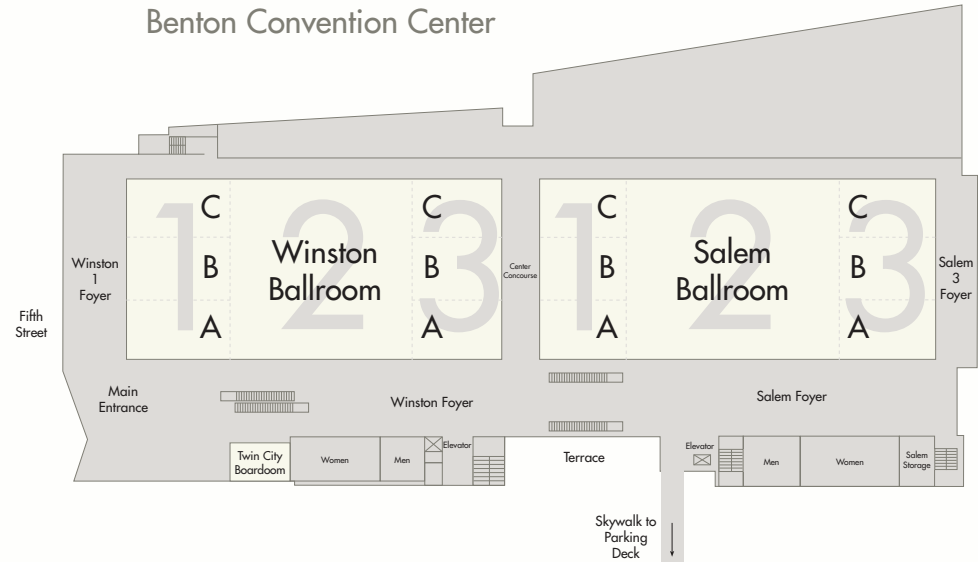

Benton Convention Center

Marriott

Lobby Level

Benton Convention Center

Meeting Rooms
Winston and Salem Ballrooms
Street Access to Embassy Suites
Access to Parking Deck

Marriott

Front Desk
M Club
Butcher & Bull
Business Center

Marriott

Knollwood Meeting Rooms

Embassy Suites (not shown)

Tunnel to Benton Convention Center

Embassy Suites

Benton Convention Center

Second Level

Embassy Suites

- Terrace Meeting Rooms
- Health Club
- Indoor Pool with Whirlpool
- Skywalk to Marriott
- Access to Parking Deck

Marriott

- Meeting Rooms
- Hearn Ballroom
- Skywalk to Embassy Suites

Third Level (not shown)

Marriott

- Fitness Center

Fourth Level (not shown)

Embassy Suites

- Reception Deck

The M.C. Benton, Jr. Convention Center is accessible to the Embassy Suites Winston-Salem, Winston-Salem Marriott & Cherry/Trade Street Parking Deck via climate controlled walkways.